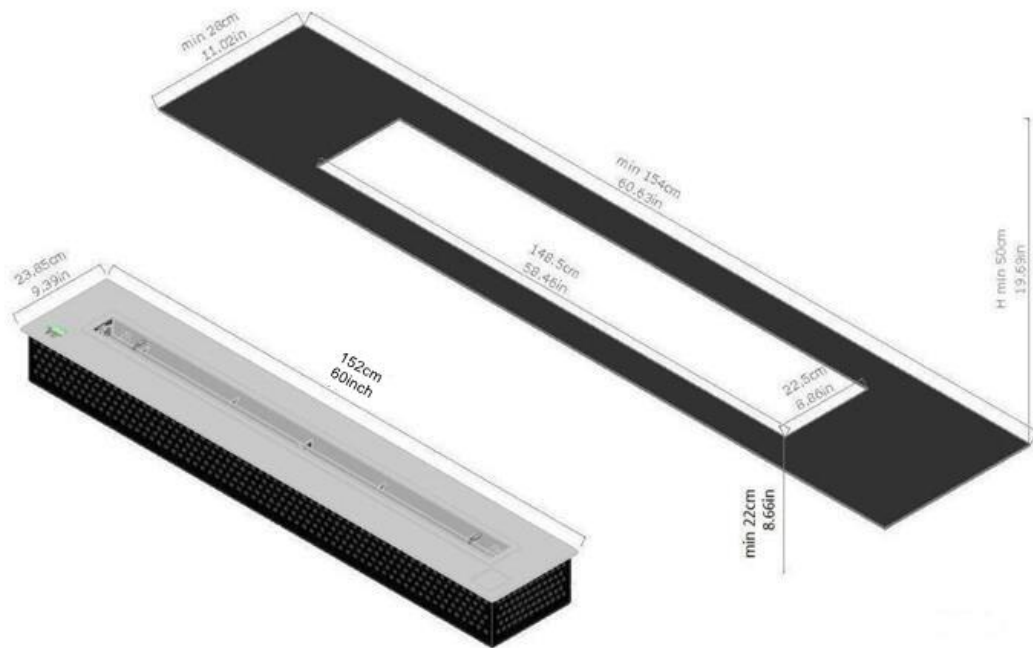

TECHNICAL DATA: AF150

Remote controlled Ethanol Burner (152 cm 60.00 in)

Flame 124 cm (49.00 in) width

Electronic ignition and security detectors

3. MINIMUM DIMENSIONS OF SAFETY

Minimum dimensions of safety with non-flammable materials

Above: 50 cm 20 inches. Edges: 8 cm 3.2 inches. Back side: 6cm 2.5 inches.

4. OPERATING PROCEDURE

<1>Power supply

Connect the provided 12V adapter

TECHNICAL DATA: AF150

Remote controlled Ethanol Burner (152 cm 60.00 in)

Flame 124 cm (49.00 in) width

Electronic ignition and security detectors

<2>Installation

Insert the ethanol burner

Make sure there is power supply inside the box

<3>Fill the tank

Use only bio ethanol 95 – 97%