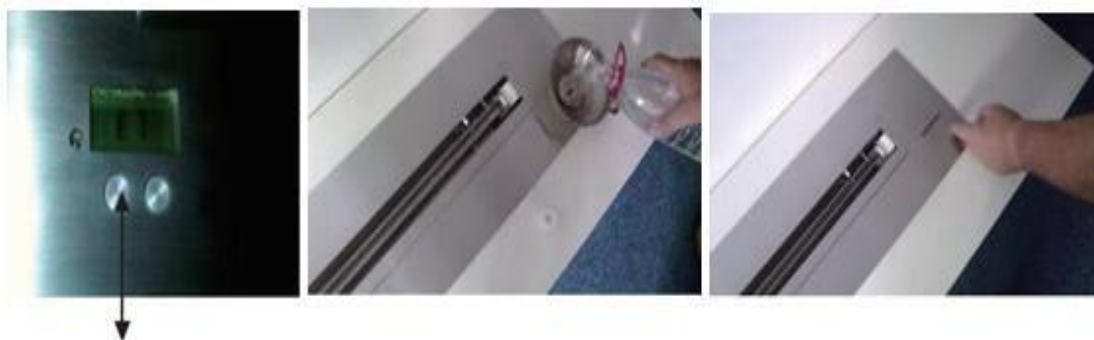

2. Button to open the door of the tank

Never fill the burner directly, fill the ethanol tank

**<4>Presson the remote control, the switch or the remote button to ignite or swi
tch off the burner**