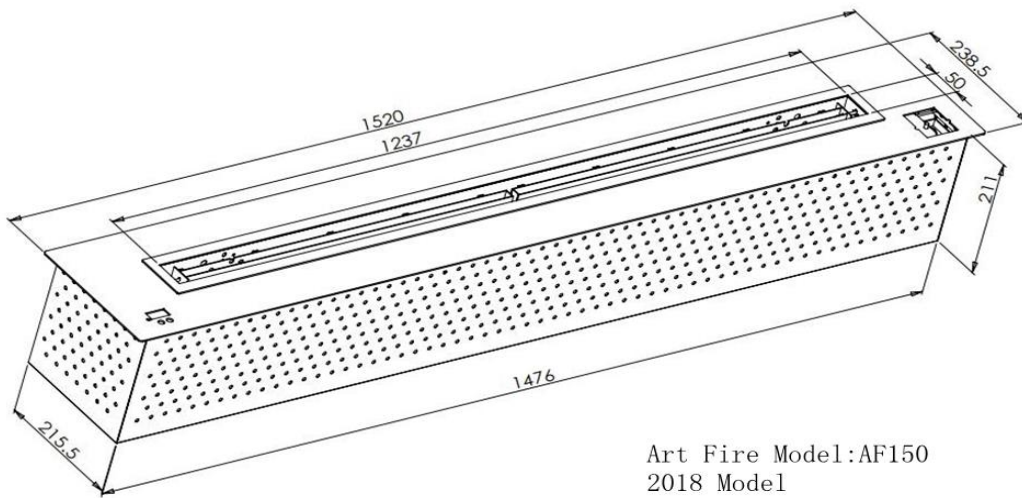

TECHNICAL DATA: AF150

Remote controlled Ethanol Burner (152 cm 60.00 in)

Flame 124 cm (49.00 in) width

Electronic ignition and security detectors

2. DIMENSIONS OF THE BURNER